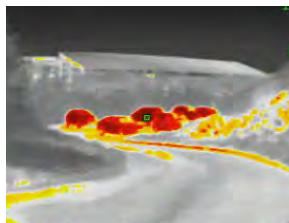

Long-Range Thermal Camera

3-BUTTON / LONG-RANGE THERMAL IMAGING CAMERA
FROM TEMPEST TECHNOLOGY

Search and Rescue workers have a brief time to find missing persons. The Long-Range Thermal Camera from Tempest is ideal to search large open fields, such as sea, mountain or hilly terrain, or desert regions from a safe distance of over a 1/2 mile.

FIRE (Standard)
-40°F to +2,100°F

SEARCH
A Simple Binary Mode
for Quick Search

INVERSE
Inverted Color
Scheme from FIRE

COLD (Optional)
Blue for coldest areas

MULTICOLOR (Optional)
For Industrial Applications

- ☑ **Quickly Identify** a missing person up to ~0.6 miles (3,280') away
- ☑ **Large Display** @ for superior visibility
- ☑ **Wide Detection range:** -40°F to +2100°F
- ☑ **Options:** Picture Capture and / or Continuous Video recording
- ☑ **Tough Germanium optics**
- ☑ **Boot up time** > 5 seconds
- ☑ **Single, large button:** Simple, even with large gloves
- ☑ **Run Time** Up to 8h running time (with Eco-Boost-System)

Specifications

Battery Type	LiFePO4 (Lithium Iron Phosphate) 2.5Ah
Battery Voltage	6.6 V / Quick 2-hour recharge time x 5000 charge cycles
Product Height / Width / Depth	6.5" x 5.5" x 3.4"
Display Resolution	LCD 320px x 240px
Temperature Range	-40° to +2100°F
Optics	Germanium Carbon Coated Protected by a germanium window
Field of View	H: 51° / V: 40° / Diagonal: 65°
Optional Photo / Video Storage	1,000 / 8 hours
Protection	IP67
Heat Resistance	300°F for 15min / 500°F for 5min
Sensor	Uncooled 17μ Amorphous Silicon aSi Resolution 384 x 288 (110 592 px)
Frequency	60Hz/ fps
Drop Test	6.5' on concrete
WARRANTY	Camera 5 years, Batteries 6 years, Thermal Sensor 10 years, Accessories 1 year