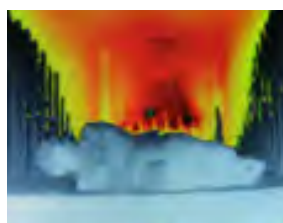

Long-Range Thermal Camera

3-BUTTON / LONG-RANGE THERMAL IMAGING CAMERA
FROM TEMPEST TECHNOLOGY

Search and Rescue workers have a brief time to find missing persons. The Long-Range Thermal Camera from Tempest is ideal to search large open fields, such as sea, mountain or hilly terrain, or desert regions from a safe distance of over a 1/2 mile.

FIRE (Standard)
-40°F to +2,100°F

SEARCH
A Simple Binary Mode
for Quick Search

INVERSE
Inverted Color
Scheme from FIRE

COLD (Optional)
Blue for coldest areas

MULTICOLOR (Optional)
For Industrial Applications

- ☑ **Quickly Identify** a missing person up to ~0.6 miles (3,280') away
- ☑ **Large Display** @ for superior visibility
- ☑ **Wide Detection range:** -40°F to +2100°F
- ☑ **Options:** Picture Capture and / or Continuous Video recording
- ☑ **Tough Germanium optics**
- ☑ **Boot up time** > 5 seconds
- ☑ **Single, large button:** Simple, even with large gloves
- ☑ **Run Time** Up to 8h running time (with Eco-Boost-System)