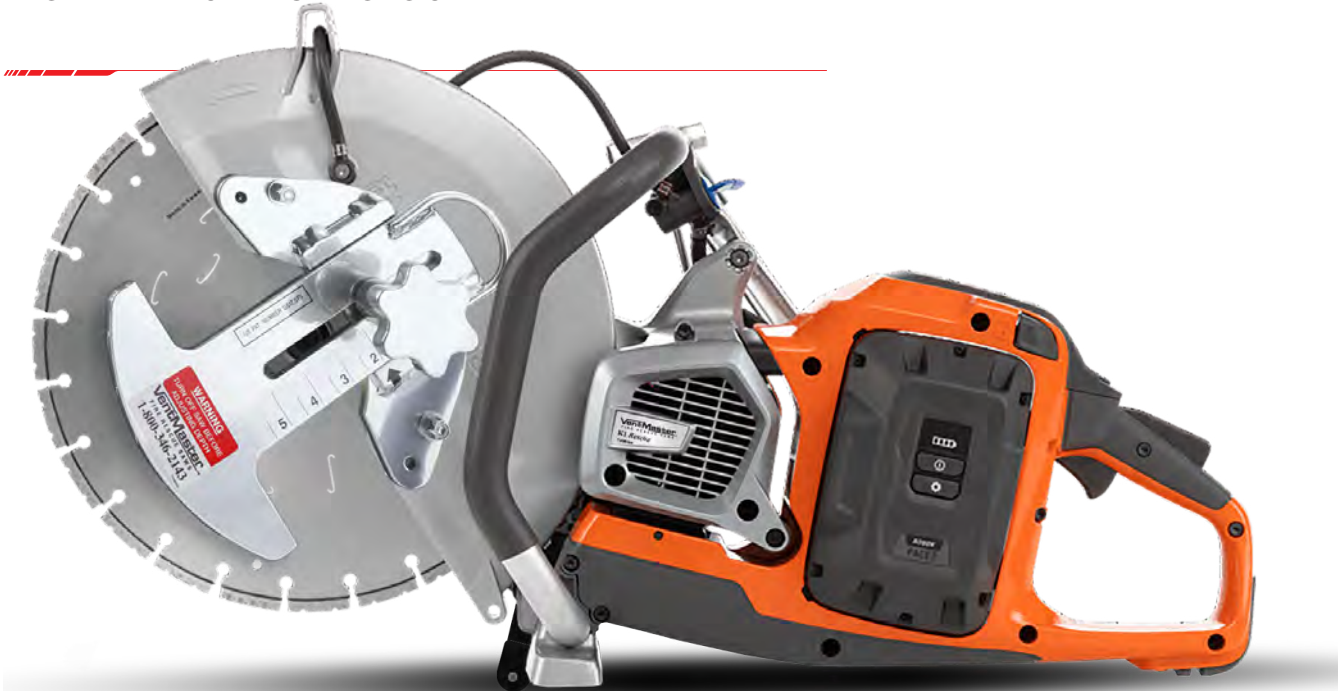

VENTMASTER® K1 PACE

BATTERY-POWERED FIRE RESCUE CUTOFF SAW
FROM TEMPEST TECHNOLOGY

Bottom Roller Assembly

High Power Pace Battery System

Tool-Less "KIS-360" Aluminum Depth Gauge

- ☑ **1 Battery Charge = 1 Fuel Tank**
- ☑ **Rotation Speed:** 11,640 ft/minute - 3,547 m/minute
- ☑ **14" Blade Diameter** - compatible with any blade.
- ☑ **Up to 5.7" Cutting Depth**
- ☑ **Tool-Less "KIS-360" Depth Gauge**
Our patented depth gauge allows for precise control cutting depths
- ☑ **Bottom Roller Assembly** This feature provides a resting place for the saw during long cuts to give the user better balance and control
- ☑ **X-HALT™ BLADE BRAKE** Stops a spinning blade in a fraction of a second for enhanced safety.

This high power battery cutter has the power and performance you expect from equivalent gas-powered cutters. Ergonomic and user-friendly with low vibrations, optimally balanced machine and zero direct emissions. Powered by Husqvarna PACE battery system with high power and fast charging for impressive productivity and a well-suited match with our specially designed battery blade range for maximized cutting depth and optimized performance.

K1-DG-14 Full Option Ventmaster Cut-Off Saw with Depth Gauge

TV402-100	K1 Ventmaster K1-DG-14 Basic Full Option with Depth Gauge (Blade, Battery and Charger not included)
TV402-100B	Kit Includes: VENTMASTER MULTI-USE DIAMOND BLADE - B750x BATTERY - C1800x CHARGER
TV402-100C	Kit Includes: CONCRETE DIAMOND BLADE - B750x BATTERY - C1800x CHARGER
TV402-100D	Kit Includes: DUCTILE IRON DIAMOND BLADE - B750x BATTERY - C1800x CHARGER
TV402-100E	Kit Includes: WOOD CUTTING BLADE, B750x BATTERY - C1800x CHARGER
TV402-150	K1 Ventmaster K1-14 Basic Full Option (No Depth Gauge, Blade, Battery and Charger not included)