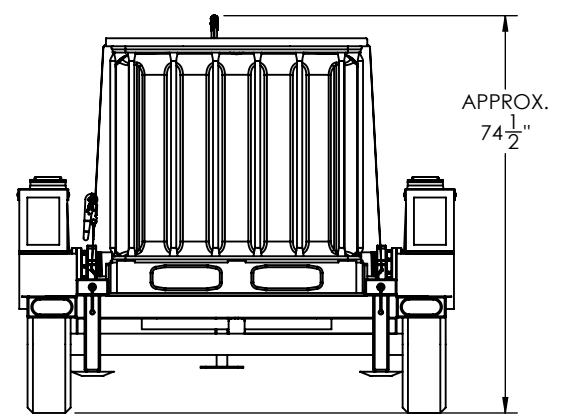

4" STAINLESS STEEL WATER MANIFOLD
W/ 4" STORZ
W/ CAP

POLY HOSE TRAY
CAPACITY: 200' x 1-1/2" HOSE
DIMENSIONS: 48" x 9" x 12"H
W/ CANVAS & NET
(BOTH SIDE)

CREATED	TITLE :	C.E.T. TRAILER #2
BY: M.V.		
DATE: 2020-02-26		DUAL TOTE FOAM TRAILER
VERIFIED	No:	
BY: M.V.		TR-TRAILER #2-0701
DATE: 2020-02-26		