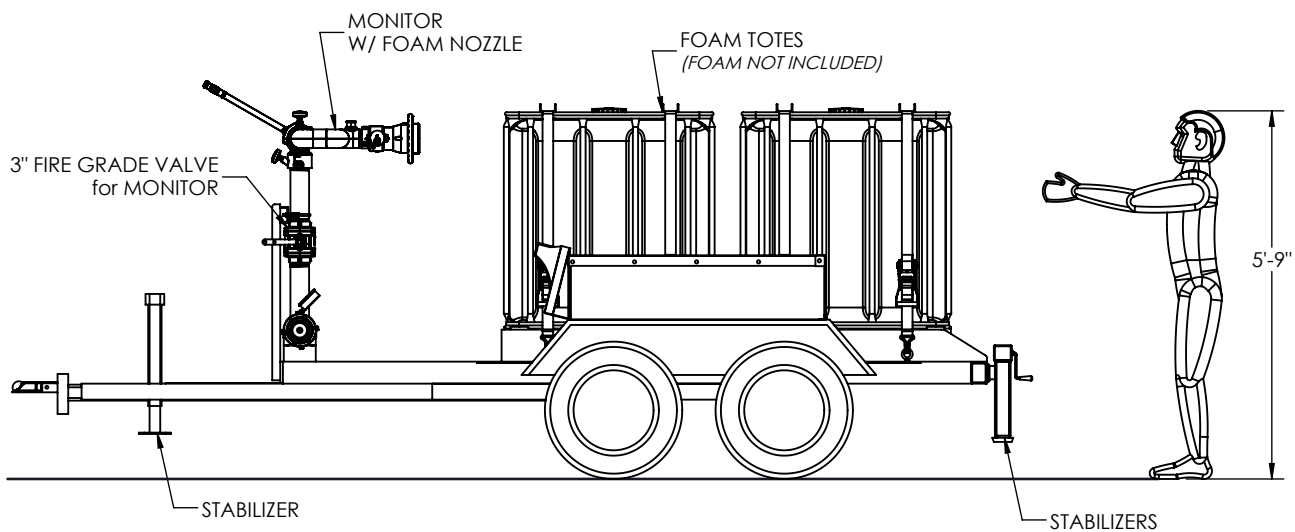

4" STAINLESS STEEL WATER MANIFOLD
W/ 4" STORZ
W/ CAP

POLY HOSE TRAY
CAPACITY: 200' x 1-1/2" HOSE
DIMENSIONS: 48" x 9" x 12"H
W/ CANVAS & NET
(BOTH SIDE)

CREATED	TITLE :	C.E.T. TRAILER #2
BY: M.V.		
DATE: 2020-02-26		DUAL TOTE FOAM TRAILER
VERIFIED	No:	
BY: M.V.		TR-TRAILER #2-0701
DATE: 2020-02-26		